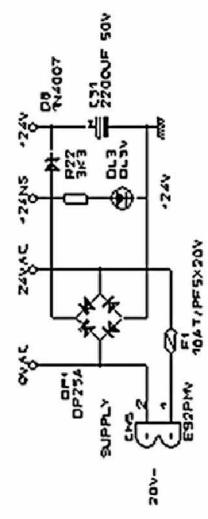

Cabinet Front Door, Light-box & Coin Mech

Rear Cabinet Electrical & Exhaust System

Water Inlet & Heating System

Soluble Canisters, Drive System Mixing Bowls & Output Tubes

Coffee Brewer System

**Coffee Bean Container (Hopper)
& Grinder/Doser System**

Petit

R25 - COMPONENTE PREVISTO

TROLL S.r.l.		CEREA VP	
CODICE	DESCRIZIONE		
SF03764	SCHEDA MICRO MINI BUSTROT		
D3E6ND	REVISIONE	DIRECATTORE	VERIFICA
40375	01	DATA	APPROVAZIONE
FILE	FOGLIO	9/3	10-12-2002
40376C3E4			