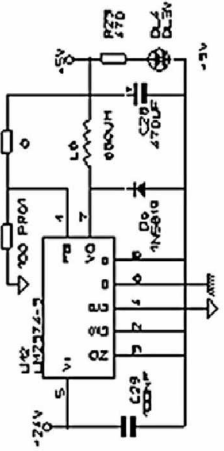

Cabinet Front Door, Light-box & Coin Mech

Rear Cabinet Electrical & Exhaust System

Water Inlet & Heating System

Soluble Canisters, Drive System Mixing Bowls & Output Tubes

Coffee Brewer System

**Coffee Bean Container (Hopper)
& Grinder/Doser System**

Petit

R25 - COMPONENTE PREVISTO

TROLL S.r.l.		CEREA VP	
CODICE	DESCRIZIONE		
SF03764	SCHEDA MICRO MINI BUSTROT		
D3E6ND	REVISIONE	DIRECATTORE	VERIFICA
40375	01	DATA	APPROVAZIONE
FILE	FOGLIO	9/3	10-12-2002
40376C3E4			