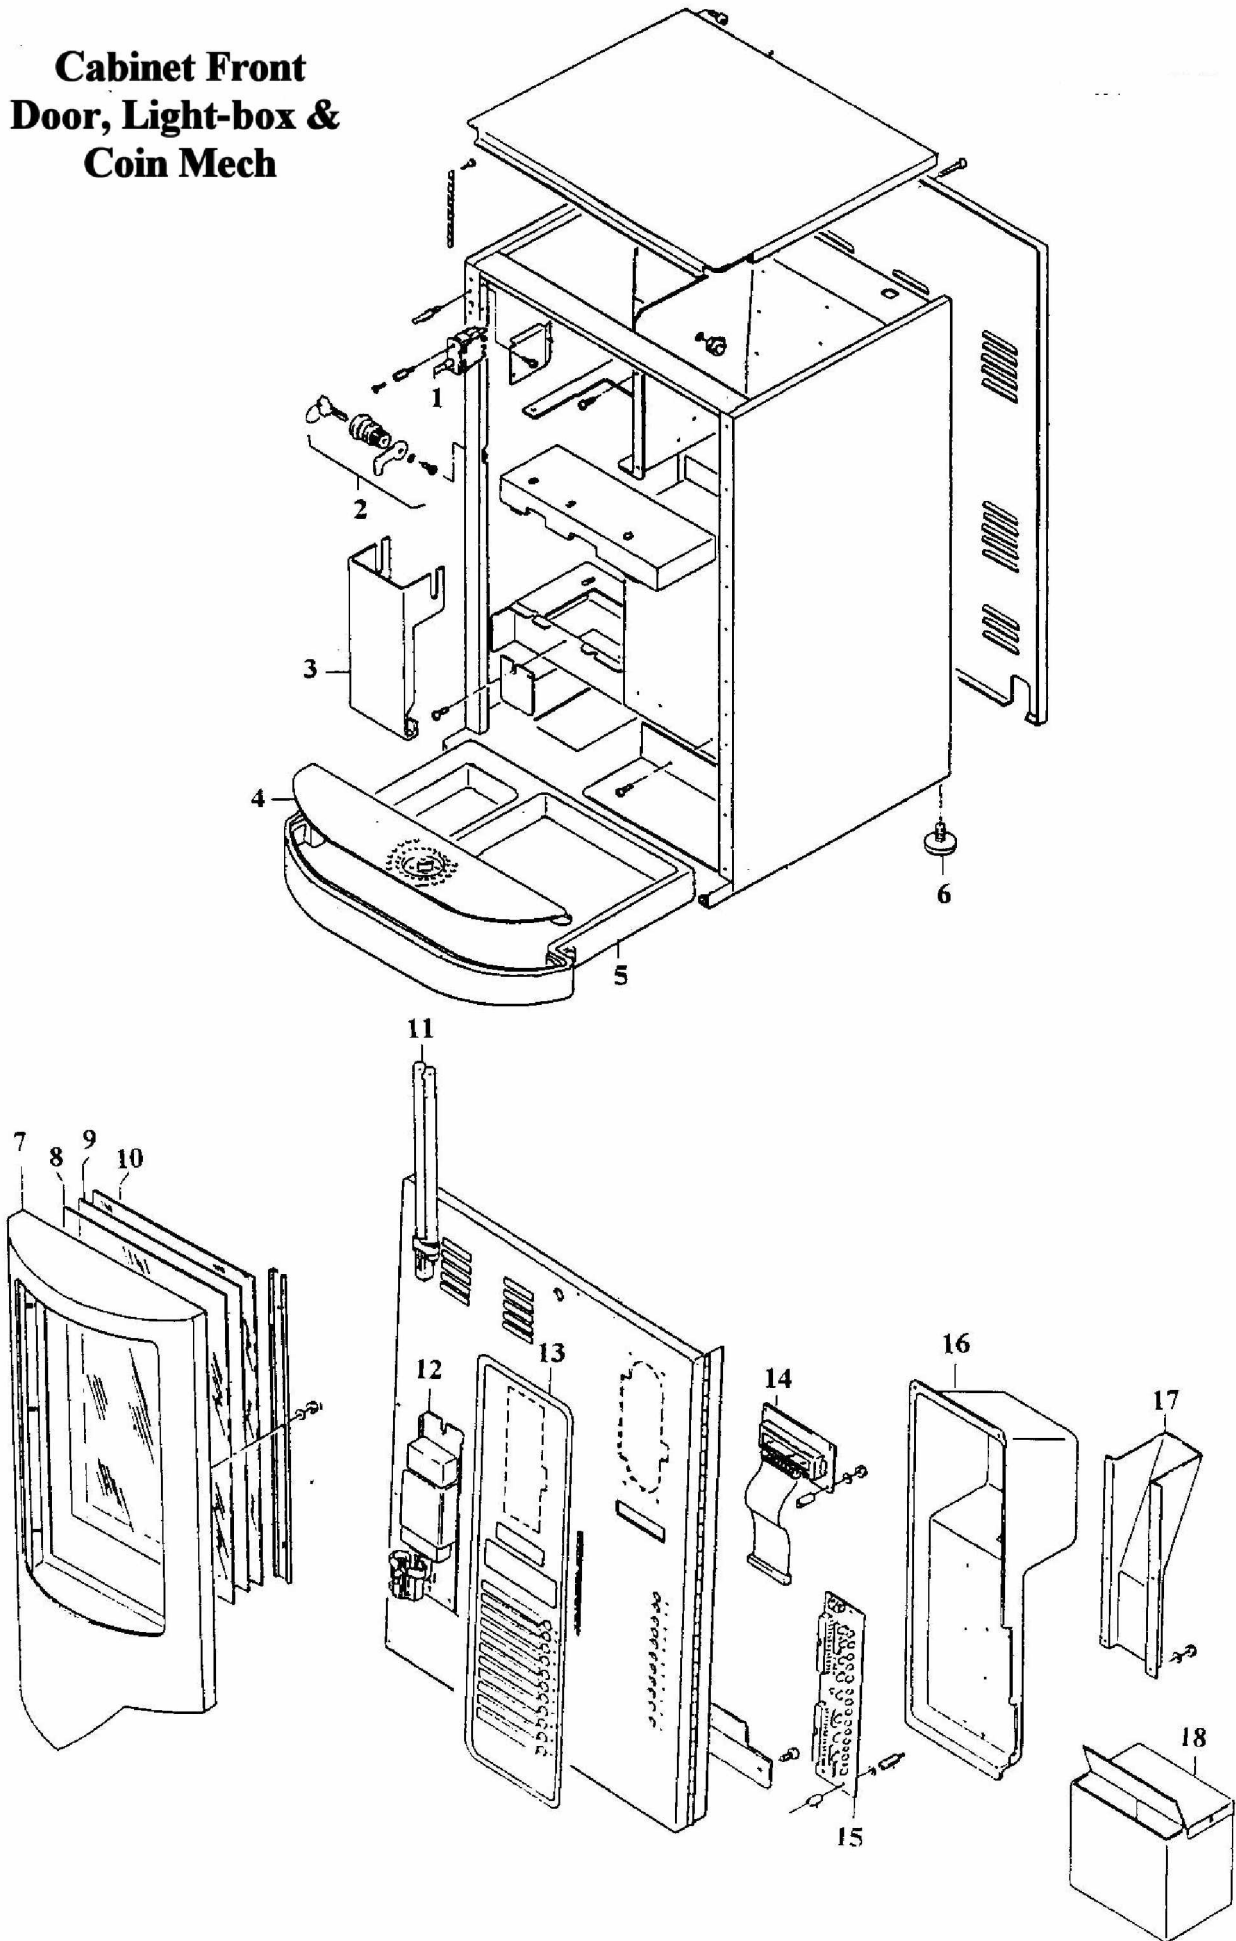

Cabinet Front Door, Light-box & Coin Mech

Rear Cabinet Electrical & Exhaust System

Water Inlet & Heating System

Soluble Canisters, Drive System Mixing Bowls & Output Tubes

Coffee Brewer System

**Coffee Bean Container (Hopper)
& Grinder/Doser System**

Petit

R25 - COMPONENTE PREVISTO

TROLL S.r.l.		CEREA VP	
CODICE	DESCRIZIONE		
SF03764	SCHEDA MICRO MINI BUSTROT		
D3E6ND	REVISIONE	DIRECATTORE	VERIFICA
40375	01	DATA	APPROVAZIONE
FILE	FOGLIO	9/3	10-12-2002
40376C3E4			