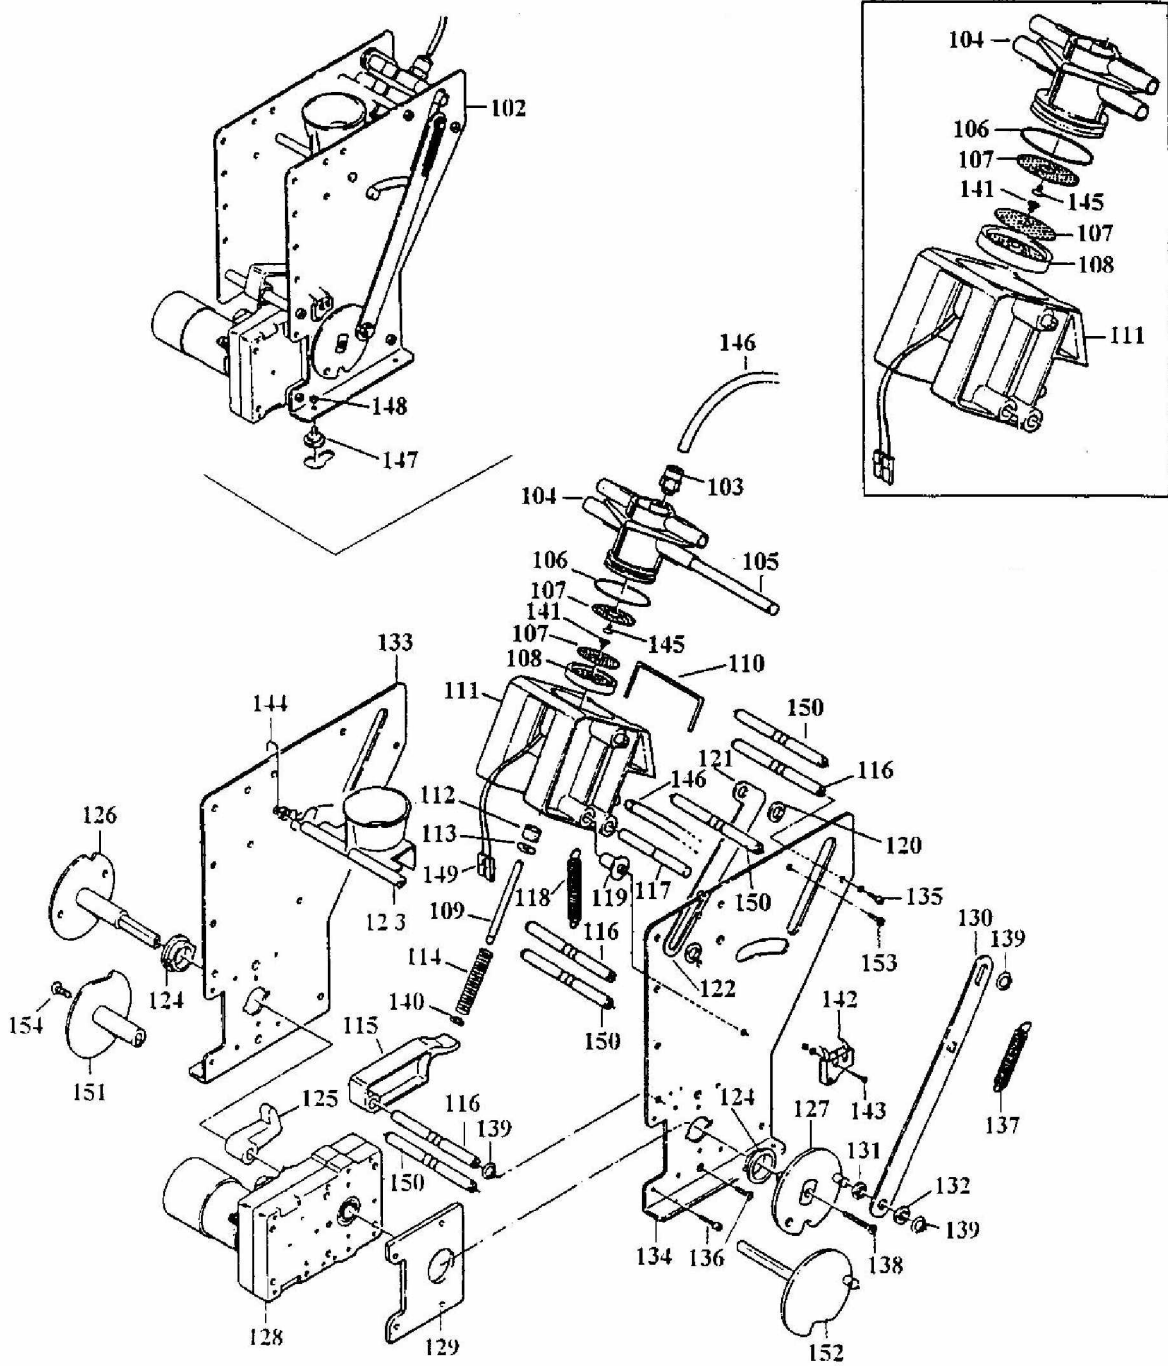

Cabinet Front Door, Light-box & Coin Mech

Rear Cabinet Electrical & Exhaust System

Water Inlet & Heating System

Soluble Canisters, Drive System Mixing Bowls & Output Tubes

Coffee Brewer System

**Coffee Bean Container (Hopper)
& Grinder/Doser System**

Petit

R25 - COMPONENTE PREVISTO

TROLL S.r.l.		CEREA VP	
CODICE	DESCRIZIONE		
SF03764	SCHEDA MICRO MINI BUSTROT		
D3E6ND	REVISIONE	DIRECATTORE	VERIFICA
40375	01	DATA	APPROVAZIONE
FILE	FOGLIO	9/3	10-12-2002
40376C3E4			