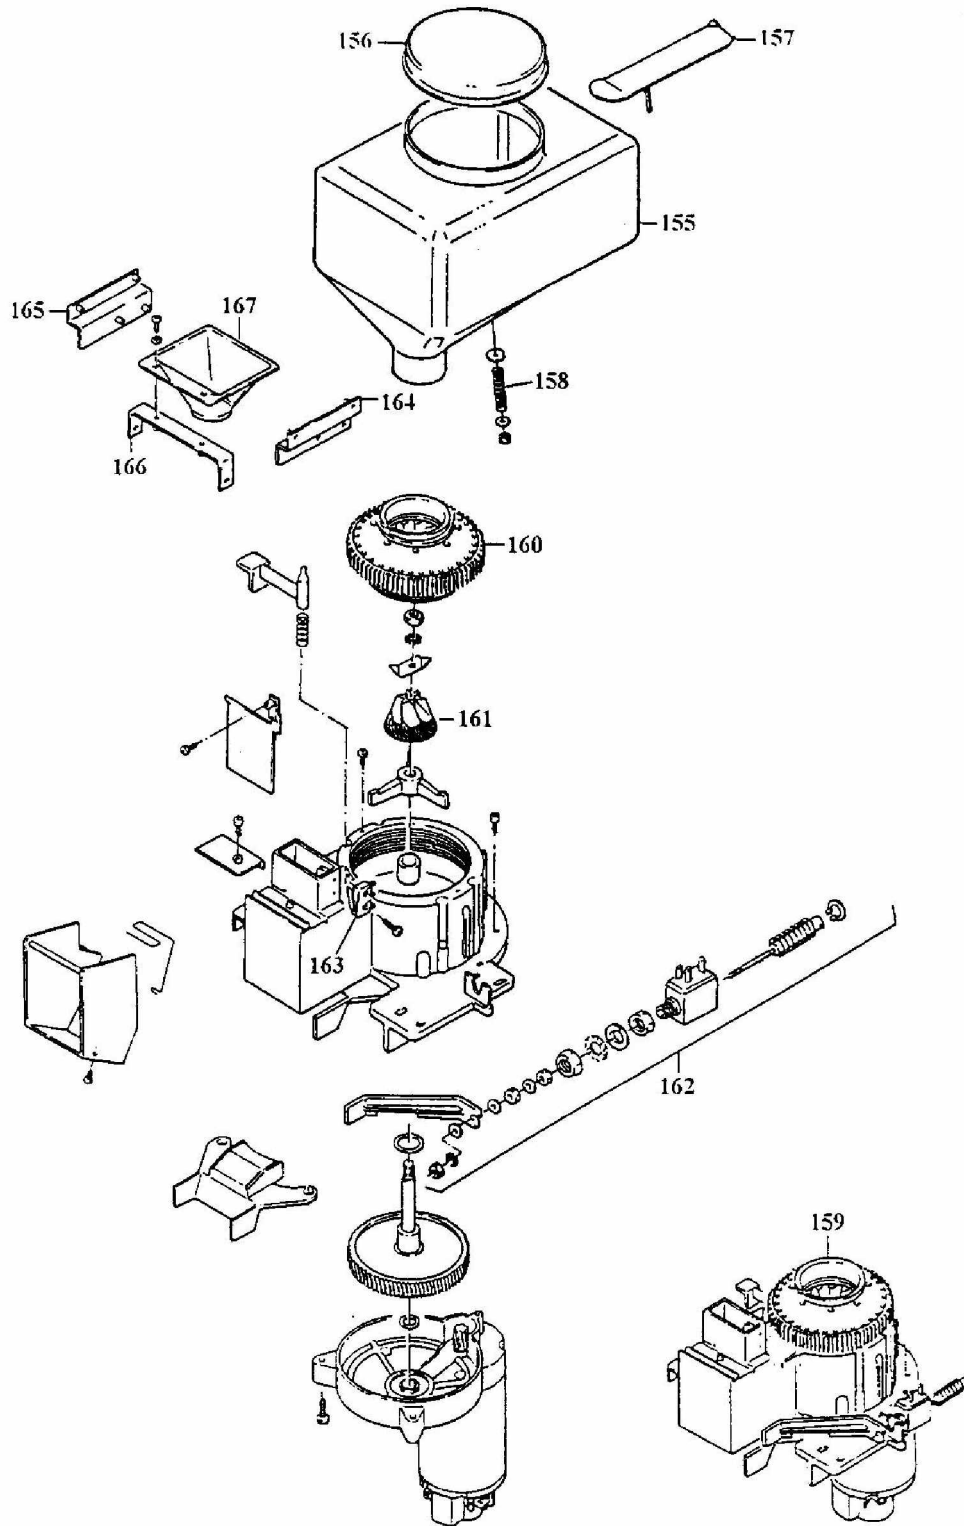

Cabinet Front Door, Light-box & Coin Mech

Rear Cabinet Electrical & Exhaust System

Water Inlet & Heating System

Soluble Canisters, Drive System Mixing Bowls & Output Tubes

Coffee Brewer System

**Coffee Bean Container (Hopper)
& Grinder/Doser System**

Petit

R25 - COMPONENTE PREVISTO

TROLL S.r.l.		CEREA VP	
CODICE	DESCRIZIONE		
SF03764	SCHEDA MICRO MINI BUSTROT		
D3E6ND	REVISIONE	DIRECATTORE	VERIFICA
40375	01	DATA	APPROVAZIONE
FILE	FOGLIO	9/3	10-12-2002
40376C3E4			