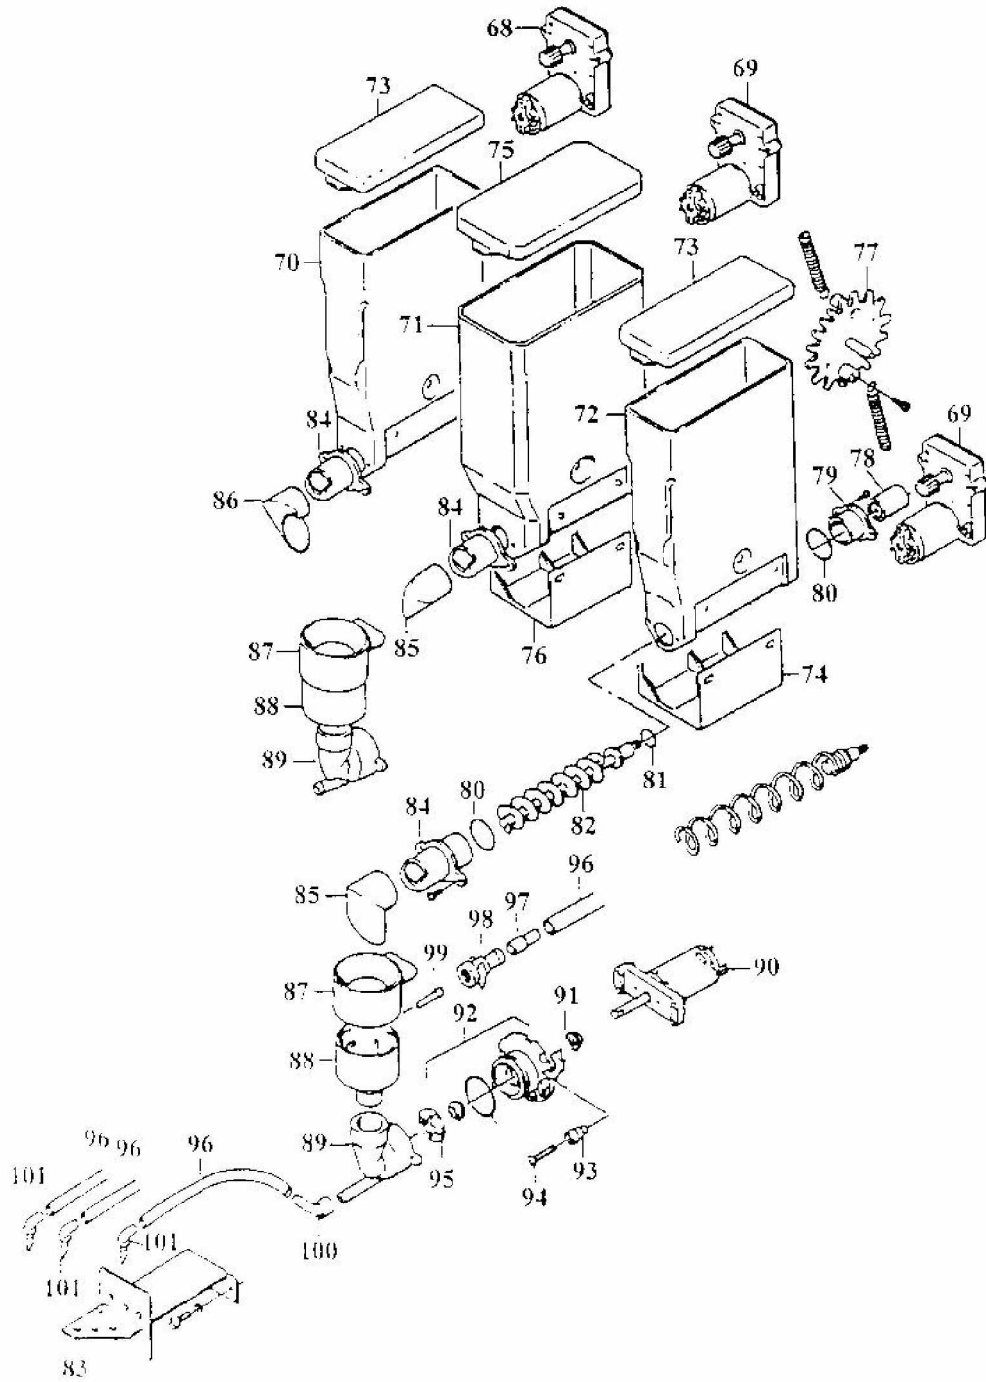

Cabinet Front Door, Light-box & Coin Mech

Rear Cabinet Electrical & Exhaust System

Water Inlet & Heating System

Soluble Canisters, Drive System Mixing Bowls & Output Tubes

Coffee Brewer System

**Coffee Bean Container (Hopper)
& Grinder/Doser System**

Petit

R25 - COMPONENTE PREVISTO

TROLL S.r.l.		CEREA VP	
CODICE	DESCRIZIONE		
SF03764	SCHEDA MICRO MINI BUSTROT		
D3E6ND	REVISIONE	DIRECATTORE	VERIFICA
40375	01	DATA	APPROVAZIONE
FILE	FOGLIO	9/3	10-12-2002
40376C3E4			