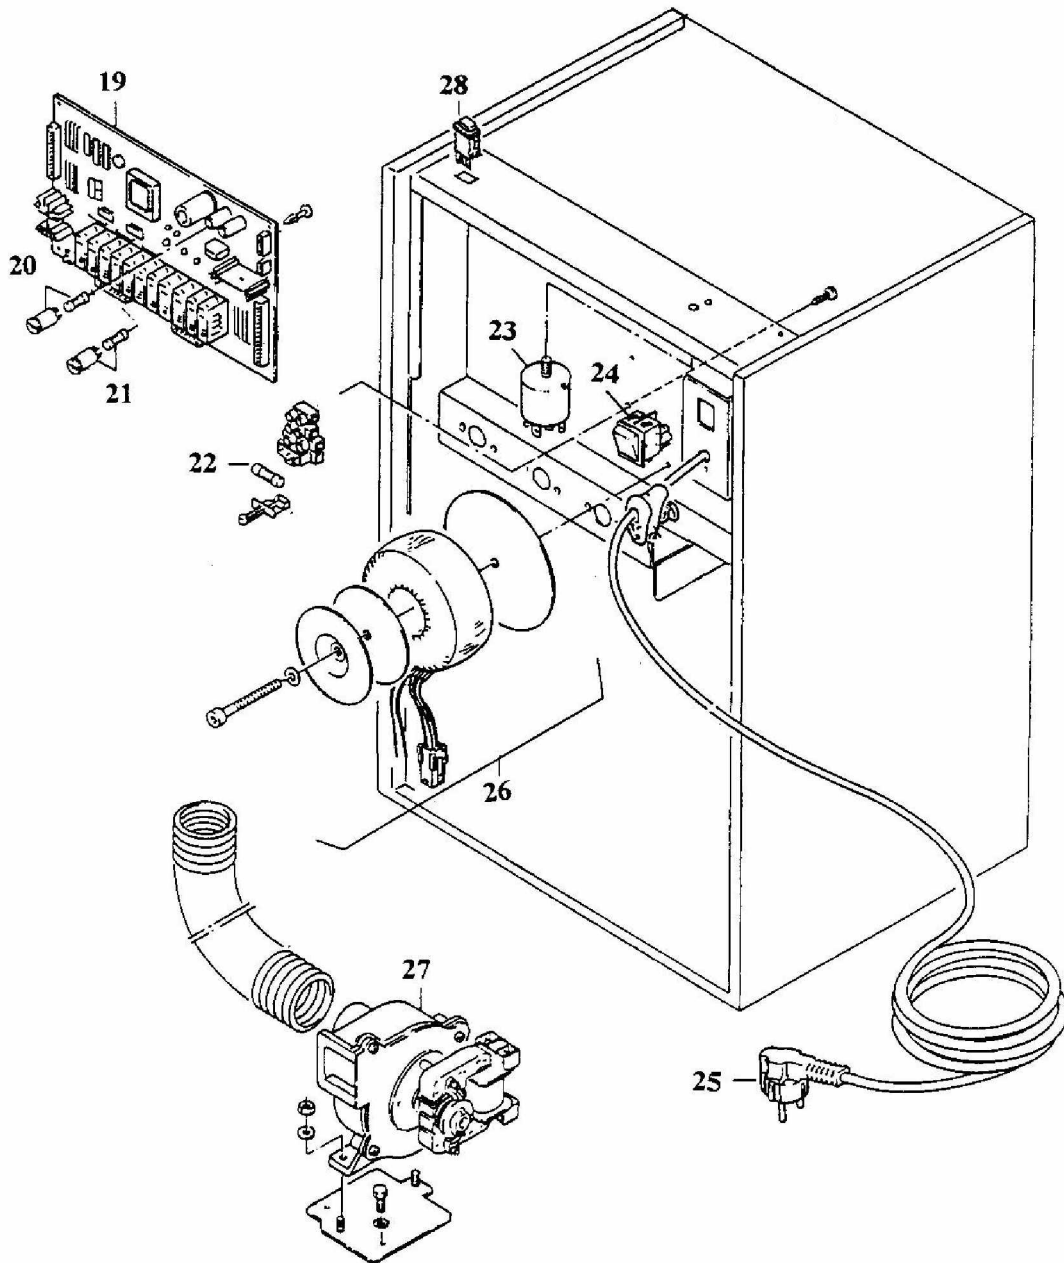

Cabinet Front Door, Light-box & Coin Mech

Rear Cabinet Electrical & Exhaust System

Water Inlet & Heating System

Soluble Canisters, Drive System Mixing Bowls & Output Tubes

Coffee Brewer System

**Coffee Bean Container (Hopper)
& Grinder/Doser System**

Petit

R25 - COMPONENTE PREVISTO

TROLL S.r.l.		CEREA VP	
CODICE	DESCRIZIONE		
SF03764	SCHEDA MICRO MINI BUSTROT		
D3E6ND	REVISIONE	DIRECATTORE	VERIFICA
40375	01	DATA	APPROVAZIONE
FILE	FOGLIO	9/3	10-12-2002
40376C3E4			