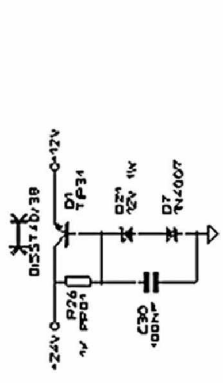

Cabinet Front Door, Light-box & Coin Mech

Rear Cabinet Electrical & Exhaust System

Water Inlet & Heating System

Soluble Canisters, Drive System Mixing Bowls & Output Tubes

Coffee Brewer System

**Coffee Bean Container (Hopper)
& Grinder/Doser System**

Petit

R25 - COMPONENTE PREVISTO

TROLL S.r.l.		CEREA VP	
CODICE	DESCRIZIONE		
SF03764	SCHEDA MICRO MINI BUSTROT		
D3E6ND	REVISIONE	DIRECATTORE	VERIFICA
40375	01	DATA	APPROVAZIONE
FILE	FOGLIO	9/3	10-12-2002
40376C3E4			