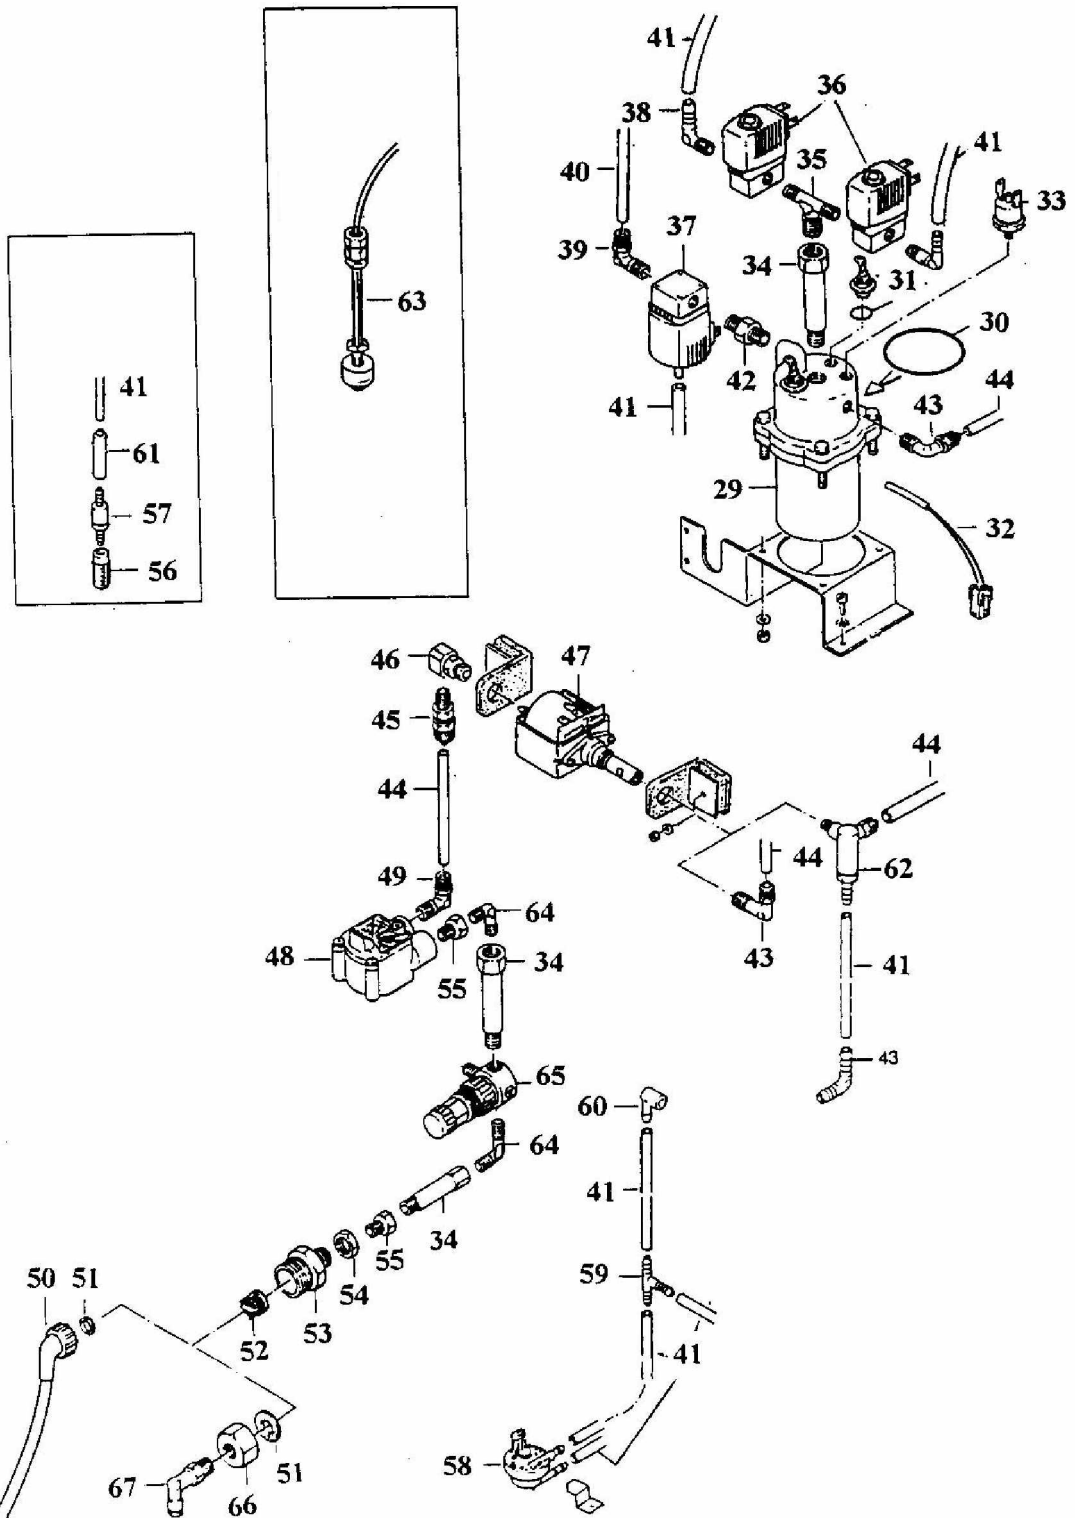

Cabinet Front Door, Light-box & Coin Mech

Rear Cabinet Electrical & Exhaust System

Water Inlet & Heating System

Soluble Canisters, Drive System Mixing Bowls & Output Tubes

Coffee Brewer System

**Coffee Bean Container (Hopper)
& Grinder/Doser System**

Petit

R25 - COMPONENTE PREVISTO

TROLL S.r.l.		CEREA VP	
CODICE	DESCRIZIONE		
SF03764	SCHEDA MICRO MINI BUSTROT		
D3E6ND	REVISIONE	DIRECATTORE	VERIFICA
40375	01	DATA	APPROVAZIONE
FILE	FOGLIO	9/3	10-12-2002
40376C3E4			