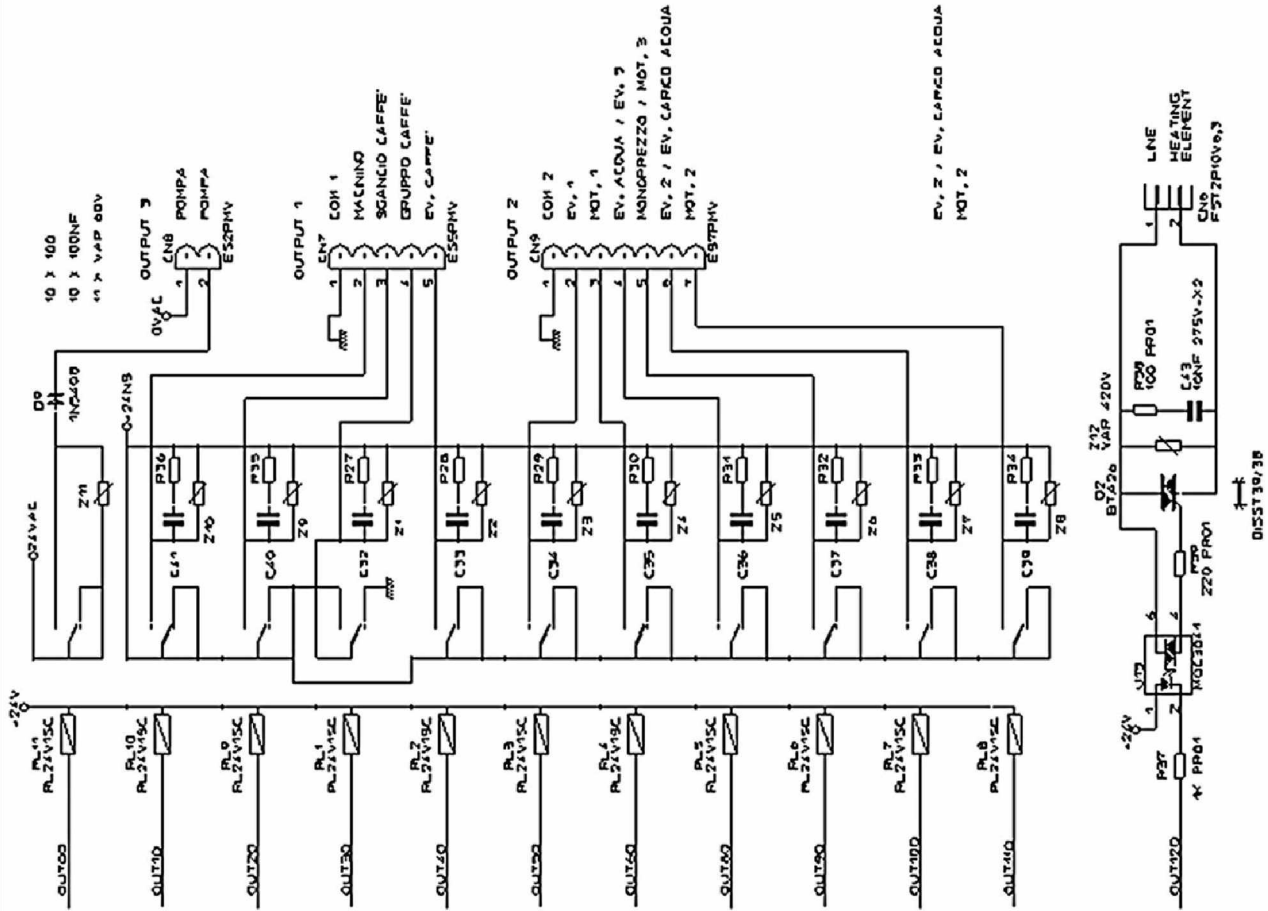

Cabinet Front Door, Light-box & Coin Mech

Rear Cabinet Electrical & Exhaust System

Water Inlet & Heating System

Soluble Canisters, Drive System Mixing Bowls & Output Tubes

Coffee Brewer System

**Coffee Bean Container (Hopper)
& Grinder/Doser System**

Petit

R25 - COMPONENTE PREVISTO

TROLL S.r.l.		CEREA VP	
CODICE	DESCRIZIONE		
SF03764	SCHEDA MICRO MINI BUSTROT		
D3E6ND	REVISIONE	DIRECATTORE	VERIFICA
40375	01	DATA	APPROVAZIONE
FILE	FOGLIO	9/3	10-12-2002
40376C3E4			